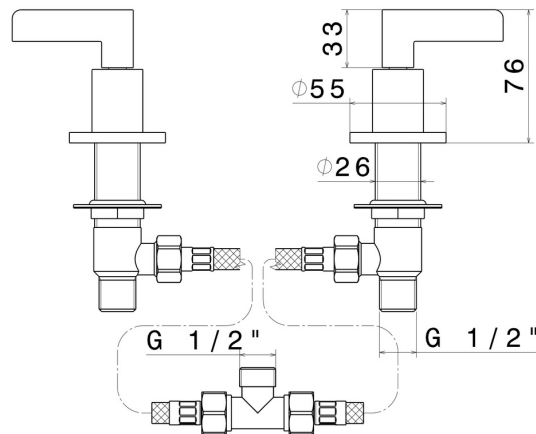

BLINK CHIC

71090.47.083

Deck-mounted mixer - finish Groove Bronze

Groove Bronze

FEATURES

Material

Brass

Installation

Deck-mounted

TECHNICAL DRAWING

BLINK CHIC

71090.47.083

Deck-mounted mixer - finish Groove Bronze

AVAILABLE FINISHES

47.083

Groove Bronze