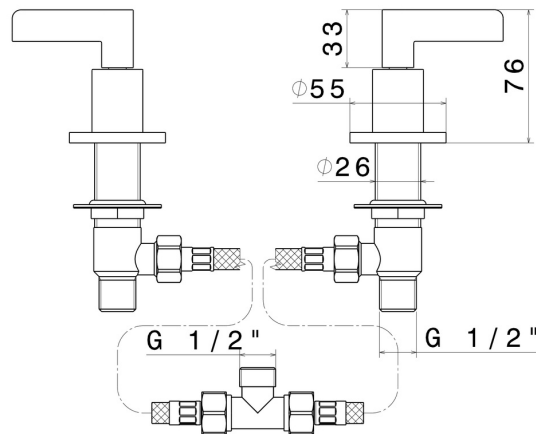

# BLINK CHIC

**71090.58.061**

Deck-mounted mixer - finish PVD Copper Bronze

PVD Copper Bronze

## FEATURES

Material	<b>Brass</b>
Installation	<b>Deck-mounted</b>

## TECHNICAL DRAWING

**BLINK CHIC**

**71090.58.061**

Deck-mounted mixer - finish PVD Copper Bronze

**AVAILABLE FINISHES**

---

**58.061**

PVD Copper Bronze