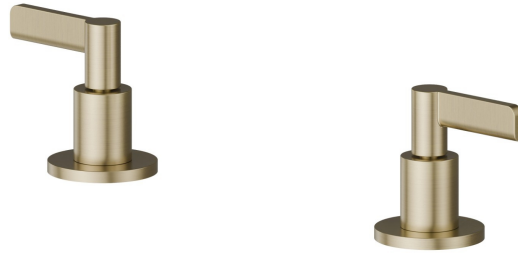

# BLINK CHIC

**71090.59.098**

Deck-mounted mixer - finish PVD Brushed Pale Gold

PVD Brushed Pale Gold

## FEATURES

Material	<b>Brass</b>
Installation	<b>Deck-mounted</b>

## TECHNICAL DRAWING

**BLINK CHIC**

**71090.59.098**

Deck-mounted mixer - finish PVD Brushed Pale Gold

**AVAILABLE FINISHES**

---

**59.098**

PVD Brushed Pale Gold