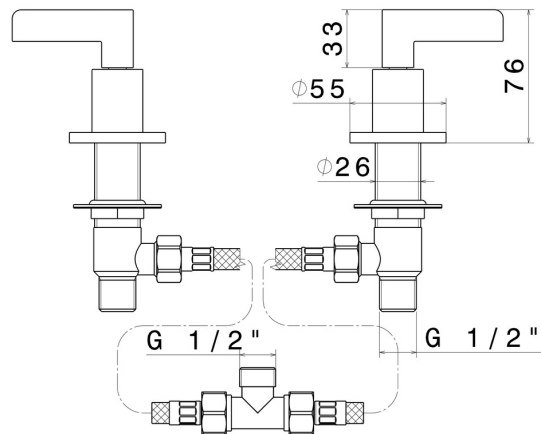

# BLINK CHIC

**71090.59.098**

Deck-mounted mixer - finish PVD Brushed Pale Gold

PVD Brushed Pale Gold

## FEATURES

Material	<b>Brass</b>
Installation	<b>Deck-mounted</b>

## TECHNICAL DRAWING

**BLINK CHIC**

**71090.59.098**

Deck-mounted mixer - finish PVD Brushed Pale Gold

**AVAILABLE FINISHES**

---

**59.098**

PVD Brushed Pale Gold