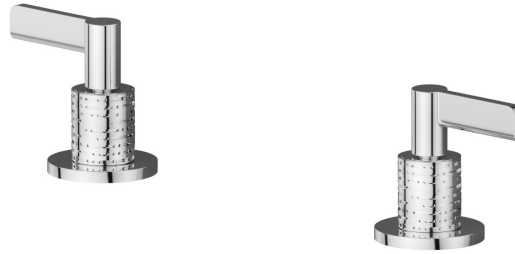

BLINK CHIC

71190.21.018

Deck-mounted mixer - finish Chrome

Luxury

Chrome

FEATURES

Material

Brass

Installation

Deck-mounted

TECHNICAL DRAWING

BLINK CHIC

71190.21.018

Deck-mounted mixer - finish Chrome

AVAILABLE FINISHES

21.018

Chrome

01.093

finish Matt Black

47.083

finish Groove Bronze

58.061

finish PVD Copper Bronze

58.063