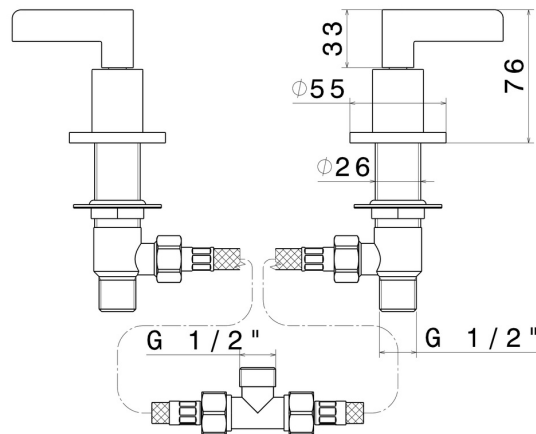

BLINK CHIC

71190.21.018

Deck-mounted mixer - finish Chrome

Luxury

Chrome

FEATURES

Material

Brass

Installation

Deck-mounted

TECHNICAL DRAWING

BLINK CHIC

71190.21.018

Deck-mounted mixer - finish Chrome

AVAILABLE FINISHES

21.018