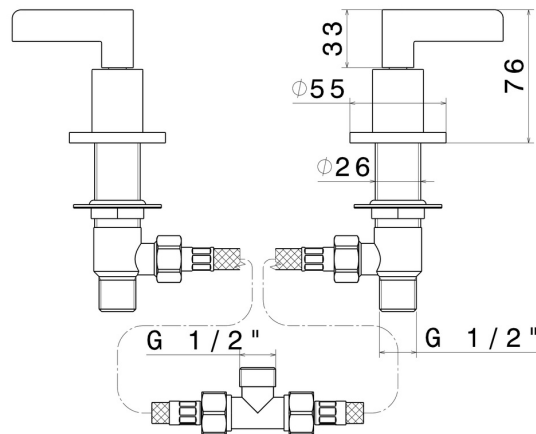

BLINK CHIC

71190.47.083

Deck-mounted mixer - finish Groove Bronze

Luxury

Groove Bronze

FEATURES

Material

Brass

Installation

Deck-mounted

TECHNICAL DRAWING

BLINK CHIC

71190.47.083

Deck-mounted mixer - finish Groove Bronze

AVAILABLE FINISHES

47.083