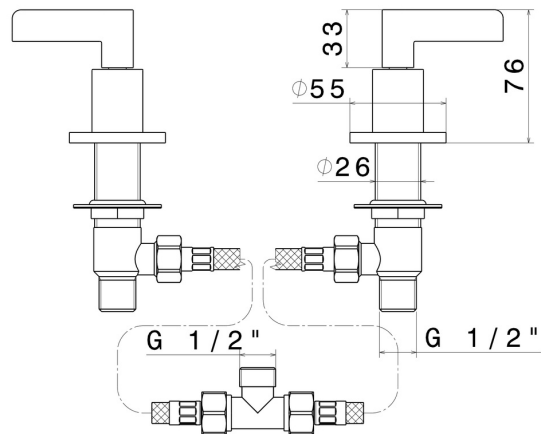

BLINK CHIC

71190.58.061

Deck-mounted mixer - finish PVD Copper Bronze

Luxury

PVD Copper Bronze

FEATURES

Material

Brass

Installation

Deck-mounted

TECHNICAL DRAWING

BLINK CHIC

71190.58.061

Deck-mounted mixer - finish PVD Copper Bronze

AVAILABLE FINISHES

58.061