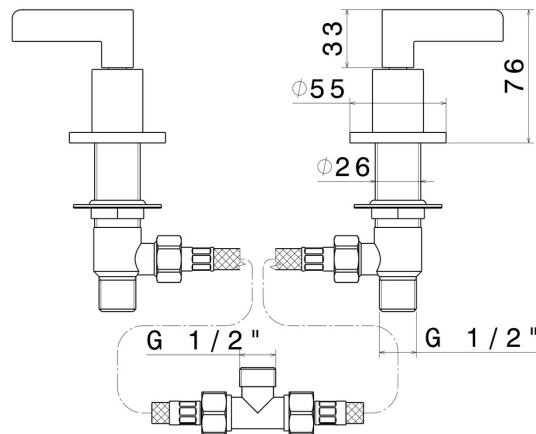

BLINK CHIC

71190.59.098

Deck-mounted mixer - finish PVD Brushed Pale Gold

Luxury

PVD Brushed Pale Gold

FEATURES

Material

Brass

Installation

Deck-mounted

TECHNICAL DRAWING

BLINK CHIC

71190.59.098

Deck-mounted mixer - finish PVD Brushed Pale Gold

AVAILABLE FINISHES

59.098