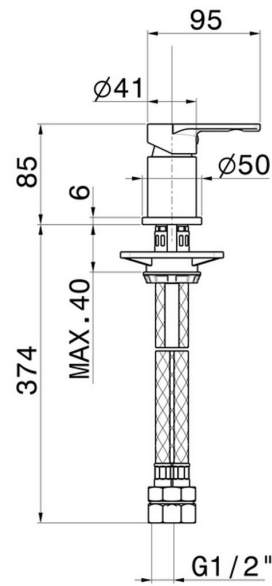

HAKA

72090.01.014

Deck-mounted mixer - finish Matt White

FEATURES

| | |
|--------------|---------------------|
| Material | Brass |
| Installation | Freestanding |
| Water mixing | Mechanical |

TECHNICAL DRAWING

59.097

finish PVD Brushed Gold