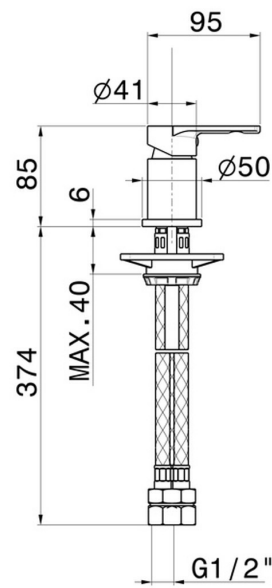

HAKA

72090.01.093

Deck-mounted mixer - finish Matt Black

FEATURES

Material	Brass
Installation	Freestanding
Water mixing	Mechanical

TECHNICAL DRAWING

HAKA

72090.01.093