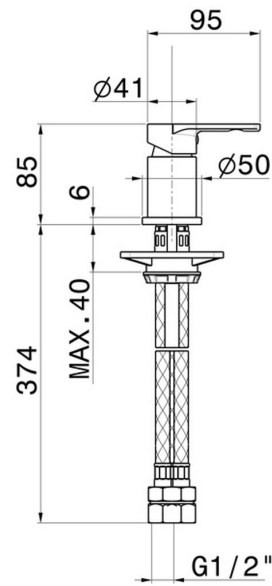

HAKA

72090.21.018

Deck-mounted mixer - finish Chrome

Chrome

FEATURES

- | | |
|--------------|---------------------|
| Material | Brass |
| Installation | Freestanding |
| Water mixing | Mechanical |

TECHNICAL DRAWING

HAKA

72090.21.018

Deck-mounted mixer - finish Chrome

AVAILABLE FINISHES

21.018

Chrome

01.014

finish Matt White

59.097

finish PVD Brushed Gold