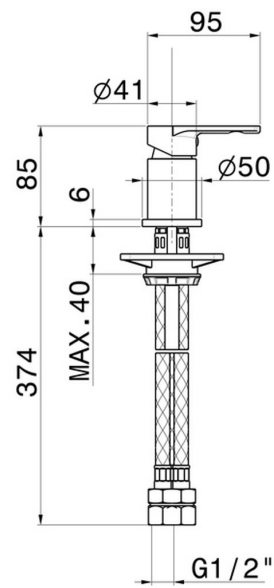

# HAKA

**72090.59.066**

Deck-mounted mixer - finish PVD Brushed steel

PVD Brushed steel

## TECHNICAL DRAWING

**HAKA**

**72090.59.066**

Deck-mounted mixer - finish PVD Brushed steel

**AVAILABLE FINISHES**

---

**59.066**

PVD Brushed steel