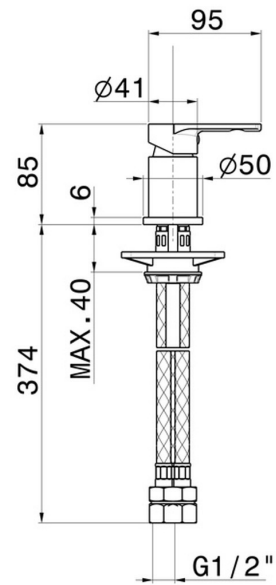

HAKA

72090.59.067

Deck-mounted mixer - finish PVD Brushed Copper Bronze

PVD Brushed Copper Bronze

FEATURES

Material	Brass
Installation	Freestanding
Water mixing	Mechanical

TECHNICAL DRAWING

HAKA

72090.59.067

Deck-mounted mixer - finish PVD Brushed Copper Bronze

AVAILABLE FINISHES

59.067

PVD Brushed Copper Bronze

01.014

finish Matt White

01.093