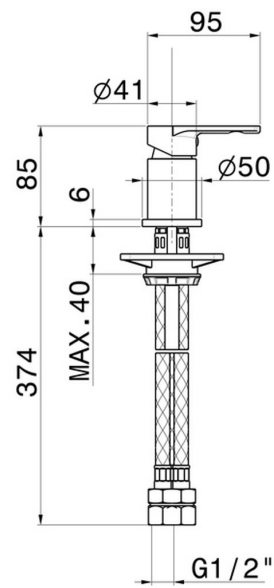

TECHNICAL DRAWING

AR Preview
try it in your home

More Details
on our [website](#)