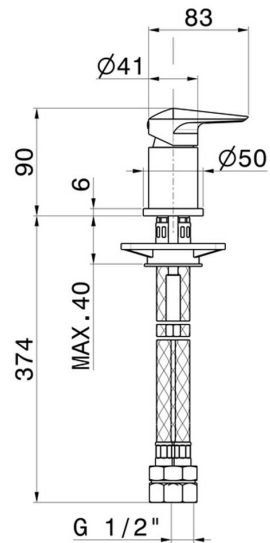

DELTA ZERO

72290.01.014

Deck-mounted mixer - finish Matt White

FEATURES

- | | |
|--------------|---------------------|
| Material | Brass |
| Installation | Freestanding |
| Water mixing | Mechanical |

TECHNICAL DRAWING

DELTA ZERO

72290.01.014

Deck-mounted mixer - finish Matt White

AVAILABLE FINISHES

01.014

Matt White

01.093

finish Matt Black