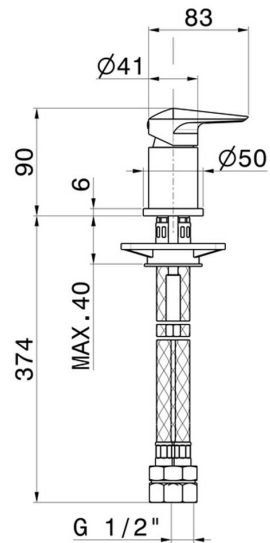

DELTA ZERO

72290.01.093

Deck-mounted mixer - finish Matt Black

FEATURES

Material	Brass
Installation	Freestanding
Water mixing	Mechanical

TECHNICAL DRAWING

DELTA ZERO

72290.01.093