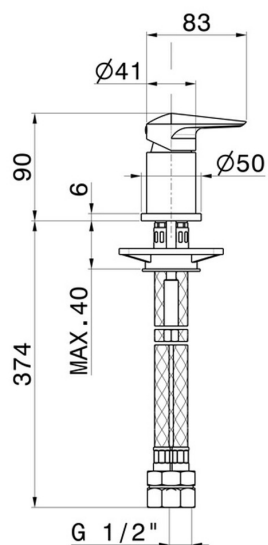

DELTA ZERO

72290.21.018

Deck-mounted mixer - finish Chrome

Chrome

FEATURES

Material	Brass
Installation	Freestanding
Water mixing	Mechanical

TECHNICAL DRAWING

DELTA ZERO

72290.21.018

Deck-mounted mixer - finish Chrome

AVAILABLE FINISHES

21.018

Chrome

01.014

finish Matt White

01.093