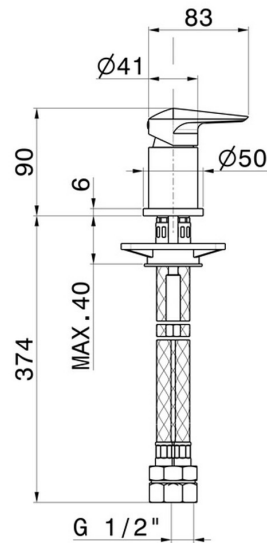

DELTA ZERO

72290.58.061

Deck-mounted mixer - finish PVD Copper Bronze

PVD Copper Bronze

FEATURES

Material	Brass
Installation	Freestanding
Water mixing	Mechanical

TECHNICAL DRAWING

DELTA ZERO

72290.58.061

Deck-mounted mixer - finish PVD Copper Bronze

AVAILABLE FINISHES

58.061

PVD Copper Bronze

01.014

finish Matt White

01.093