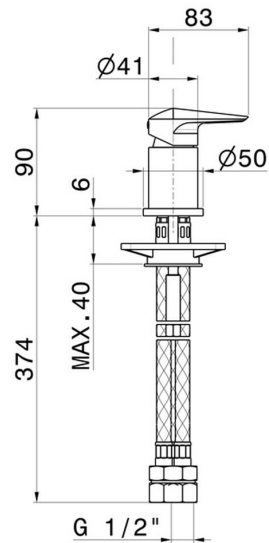

# DELTA ZERO

**72290.58.063**

Deck-mounted mixer - finish PVD Gun Metal

PVD Gun Metal

## TECHNICAL DRAWING

---

**DELTA ZERO**

**72290.58.063**

Deck-mounted mixer - finish PVD Gun Metal

**AVAILABLE FINISHES**

---

**58.063**