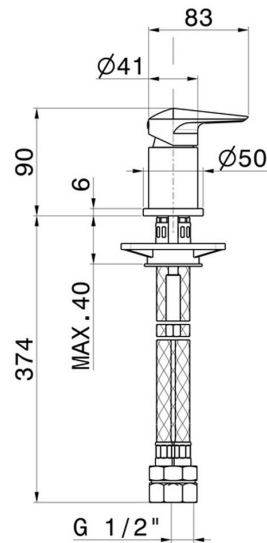

# DELTA ZERO

**72290.59.064**

Deck-mounted mixer - finish PVD Brushed Gun Metal

PVD Brushed Gun Metal

## TECHNICAL DRAWING

**DELTA ZERO**

**72290.59.064**

Deck-mounted mixer - finish PVD Brushed Gun Metal

**AVAILABLE FINISHES**

---

**59.064**

PVD Brushed Gun Metal