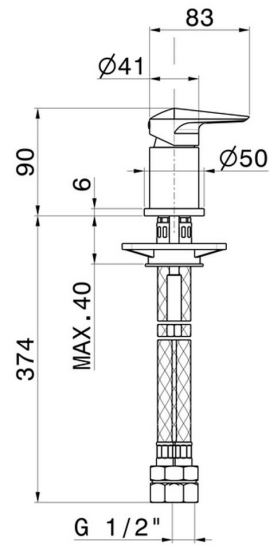

DELTA ZERO

72290.59.067

Deck-mounted mixer - finish PVD Brushed Copper Bronze

PVD Brushed Copper Bronze

FEATURES

Material
Installation
Water mixing

Brass
Freestanding
Mechanical

TECHNICAL DRAWING

DELTA ZERO

72290.59.067

Deck-mounted mixer - finish PVD Brushed Copper Bronze

AVAILABLE FINISHES

59.067

PVD Brushed Copper Bronze

01.014

finish Matt White