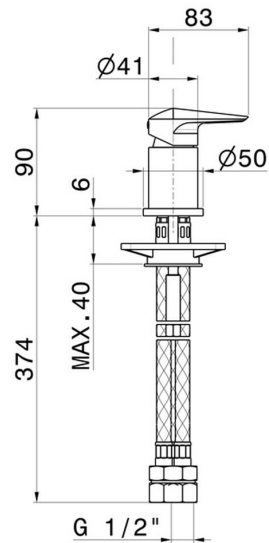

DELTA ZERO

72290.59.097

Deck-mounted mixer - finish PVD Brushed Gold

PVD Brushed Gold

FEATURES

Material	Brass
Installation	Freestanding
Water mixing	Mechanical

TECHNICAL DRAWING

DELTA ZERO