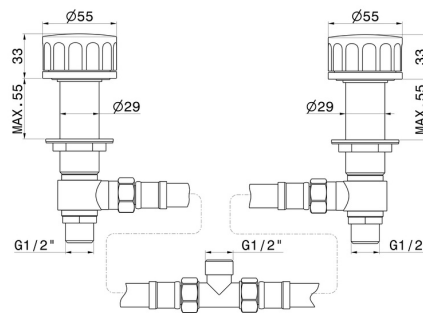

# IONIKA

**72890.21.018**

Deck-mounted mixer - finish Chrome

Chrome

## FEATURES

Material	<b>Brass</b>
Installation	<b>Deck-mounted</b>
Hole type	<b>2 holes</b>

## TECHNICAL DRAWING

**IONIKA**

**72890.21.018**

Deck-mounted mixer - finish Chrome

**AVAILABLE FINISHES**

---

**21.018**

Chrome