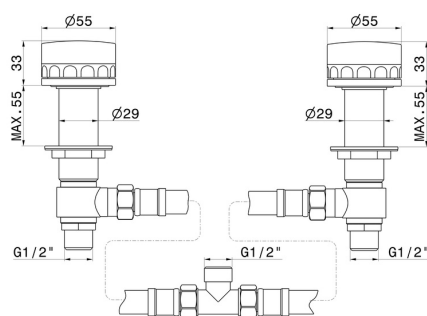

IONIKA ALLURE

73090.01.014

Deck-mounted mixer - finish Matt White

FEATURES

Material	Brass/Marble
Installation	Deck-mounted
Hole type	2 holes

TECHNICAL DRAWING

IONIKA ALLURE

73090.01.014