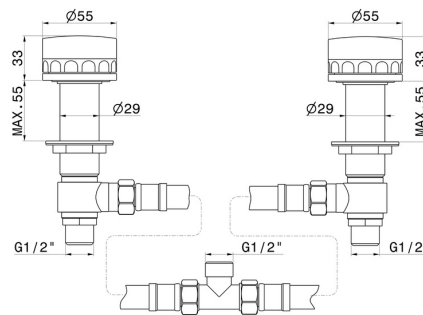

## 73090.21.018

Deck-mounted mixer - finish Chrome

### FEATURES

---

Material	<b>Brass/Marble</b>
Installation	<b>Deck-mounted</b>
Hole type	<b>2 holes</b>

### TECHNICAL DRAWING

---

**IONIKA ALLURE**

**73090.21.018**

Deck-mounted mixer - finish Chrome

**AVAILABLE FINISHES**

---

**21.018**