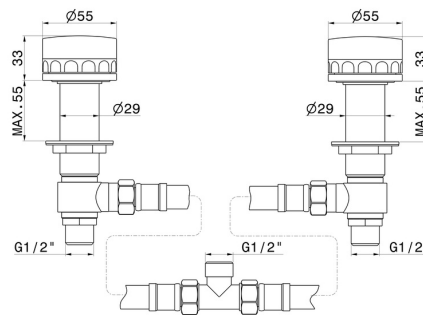

# IONIKA ALLURE

**73090.59.066**

Deck-mounted mixer - finish PVD Brushed steel

PVD Brushed steel

## FEATURES

Material	<b>Brass/Marble</b>
Installation	<b>Deck-mounted</b>
Hole type	<b>2 holes</b>

## TECHNICAL DRAWING

**IONIKA ALLURE**

**73090.59.066**

Deck-mounted mixer - finish PVD Brushed steel

**AVAILABLE FINISHES**

---

**59.066**

PVD Brushed steel