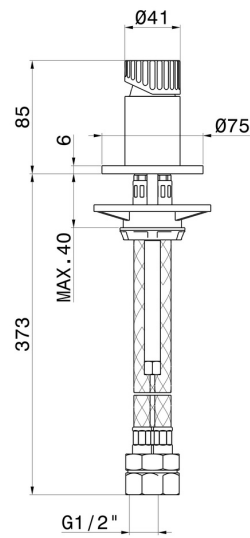

74290x.50.050

Deck-mounted mixer - finish Stainless Steel

Stainless Steel

FEATURES

Material	Stainless Steel
Installation	Deck-mounted
Control type	Single lever

TECHNICAL DRAWING

AR Preview
try it in your home

More Details
on our [website](#)

74290x.50.050

Deck-mounted mixer - finish Stainless Steel

AVAILABLE FINISHES

50.050

Stainless Steel

59.064

finish PVD Brushed Gun Metal