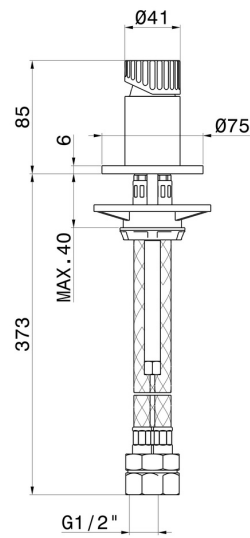

74290x.59.064

Deck-mounted mixer - finish PVD Brushed Gun Metal

PVD Brushed Gun Metal

FEATURES

Material	Stainless Steel
Installation	Deck-mounted
Control type	Single lever

TECHNICAL DRAWING

74290x.59.064

Deck-mounted mixer - finish PVD Brushed Gun Metal