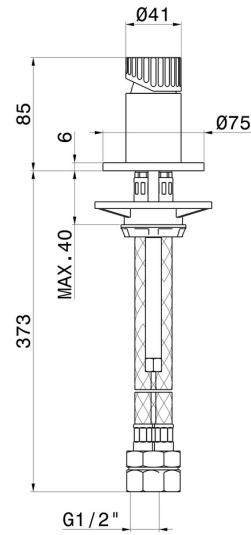

74290x.59.067

Deck-mounted mixer - finish PVD Brushed Copper Bronze

PVD Brushed Copper Bronze

FEATURES

| | |
|--------------|------------------------|
| Material | Stainless Steel |
| Installation | Deck-mounted |
| Control type | Single lever |

TECHNICAL DRAWING

74290x.59.067

Deck-mounted mixer - finish PVD Brushed Copper Bronze

AVAILABLE FINISHES

 **59.067**
PVD Brushed Copper Bronze

 **50.050**
finish Stainless Steel

 **59.064**
finish PVD Brushed Gun Metal

 **59.098**
finish PVD Brushed Pale Gold