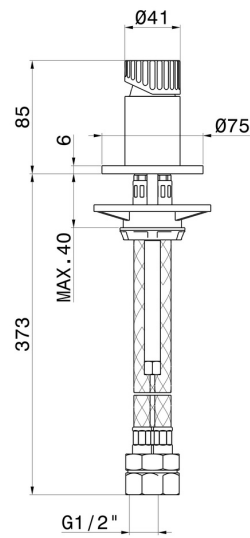

74290x.59.098

Deck-mounted mixer - finish PVD Brushed Pale Gold

PVD Brushed Pale Gold

FEATURES

Material	Stainless Steel
Installation	Deck-mounted
Control type	Single lever

TECHNICAL DRAWING

74290x.59.098

Deck-mounted mixer - finish PVD Brushed Pale Gold