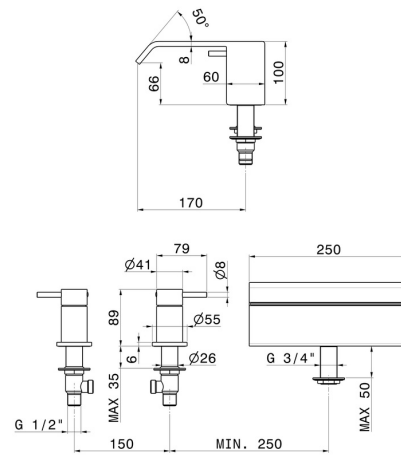

### TECHNICAL DRAWING

**70032.01.014**

Deck-mounted set with waterfall spout - finish Matt White