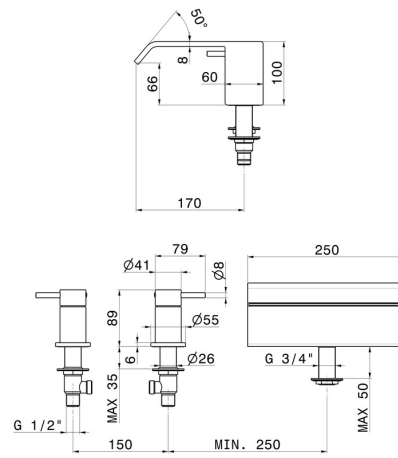

70032.01.093

Deck-mounted set with waterfall spout - finish Matt Black

FEATURES

Material
 Installation
 Water mixing
 Spray modes / Jets

Brass
Deck-mounted
Mechanical
Waterfall jet

TECHNICAL DRAWING

70032.01.093