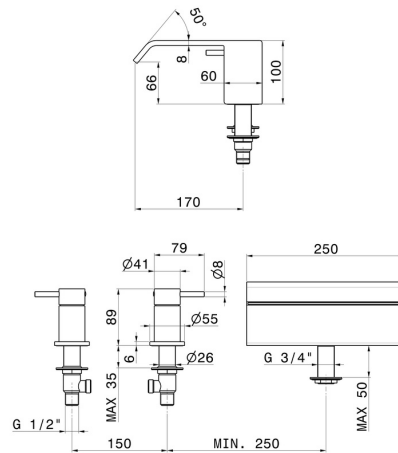

## 70032.21.018

Deck-mounted set with waterfall spout - finish Chrome

### TECHNICAL DRAWING

---

**70032.21.018**

Deck-mounted set with waterfall spout - finish Chrome