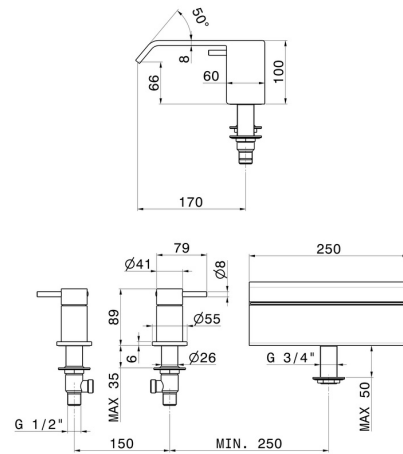

### TECHNICAL DRAWING

---

**70032.47.083**

Deck-mounted set with waterfall spout - finish Groove Bronze