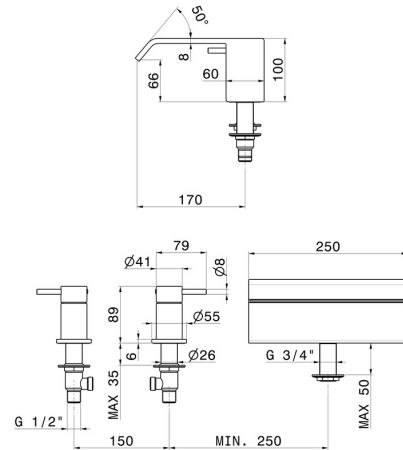

**70032.59.064**

Deck-mounted set with waterfall spout - finish PVD Brushed Gun Metal

**FEATURES**

- |                    |                      |
|--------------------|----------------------|
| Material           | <b>Brass</b>         |
| Installation       | <b>Deck-mounted</b>  |
| Water mixing       | <b>Mechanical</b>    |
| Spray modes / jets | <b>Waterfall jet</b> |

**TECHNICAL DRAWING**

**70032.59.064**

Deck-mounted set with waterfall spout - finish PVD Brushed Gun Metal