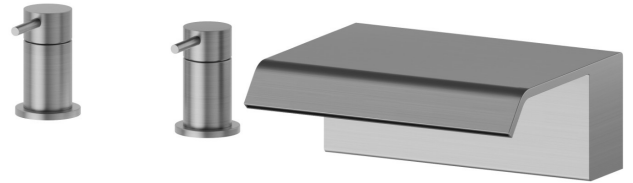

**70032.59.064**

Deck-mounted set with waterfall spout - finish PVD Brushed Gun Metal

**FEATURES**

- |                    |                      |
|--------------------|----------------------|
| Material           | <b>Brass</b>         |
| Installation       | <b>Deck-mounted</b>  |
| Water mixing       | <b>Mechanical</b>    |
| Spray modes / jets | <b>Waterfall jet</b> |

**TECHNICAL DRAWING**

**70032.59.064**

Deck-mounted set with waterfall spout - finish PVD Brushed Gun Metal