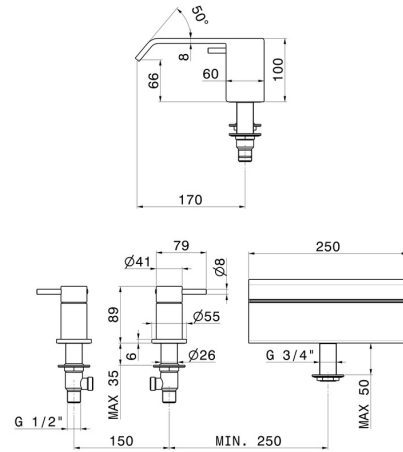

**70032.59.066**

Deck-mounted set with waterfall spout - finish PVD Brushed steel

PVD Brushed steel

**FEATURES**

Material  
Installation  
Water mixing  
Spray modes / Jets

**Brass**  
**Deck-mounted**  
**Mechanical**  
**Waterfall jet**

**TECHNICAL DRAWING**

**70032.59.066**

Deck-mounted set with waterfall spout - finish PVD Brushed steel