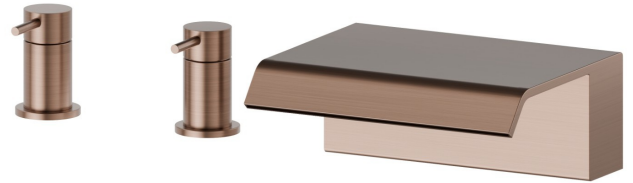

70032.59.067

Deck-mounted set with waterfall spout - finish PVD Brushed Copper Bronze

PVD Brushed Copper Bronze

FEATURES

- | | |
|--------------------|----------------------|
| Material | Brass |
| Installation | Deck-mounted |
| Water mixing | Mechanical |
| Spray modes / Jets | Waterfall jet |

TECHNICAL DRAWING

70032.59.067

Deck-mounted set with waterfall spout - finish PVD Brushed Copper Bronze

AVAILABLE FINISHES

59.067

PVD Brushed Copper Bronze

01.014

finish Matt White

01.093

finish Matt Black

21.018

finish Chrome

47.083

finish Groove Bronze

59.064

finish PVD Brushed Gun Metal

59.066

finish PVD Brushed steel

59.097

finish PVD Brushed Gold

59.098

finish PVD Brushed Pale Gold

M0.070

finish Titanium Satin