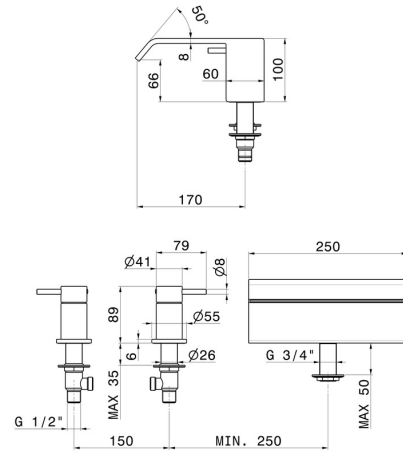

70032.59.067

Deck-mounted set with waterfall spout - finish PVD Brushed Copper Bronze

PVD Brushed Copper Bronze

FEATURES

- | | |
|--------------------|----------------------|
| Material | Brass |
| Installation | Deck-mounted |
| Water mixing | Mechanical |
| Spray modes / Jets | Waterfall jet |

TECHNICAL DRAWING

70032.59.067

Deck-mounted set with waterfall spout - finish PVD Brushed Copper Bronze

AVAILABLE FINISHES

59.067

PVD Brushed Copper Bronze

01.014

finish Matt White