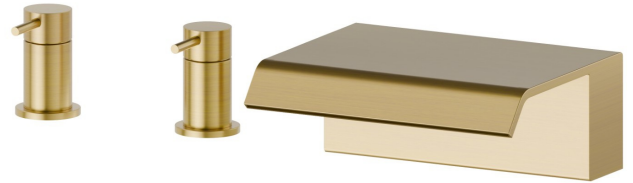

**70032.59.097**

Deck-mounted set with waterfall spout - finish PVD Brushed Gold

PVD Brushed Gold

**FEATURES**

Material  
Installation  
Water mixing  
Spray modes / jets

**Brass**  
**Deck-mounted**  
**Mechanical**  
**Waterfall jet**

**TECHNICAL DRAWING**

**70032.59.097**

Deck-mounted set with waterfall spout - finish PVD Brushed Gold

## AVAILABLE FINISHES

---

**59.097**

PVD Brushed Gold

**01.014**

finish Matt White

**01.093**

finish Matt Black