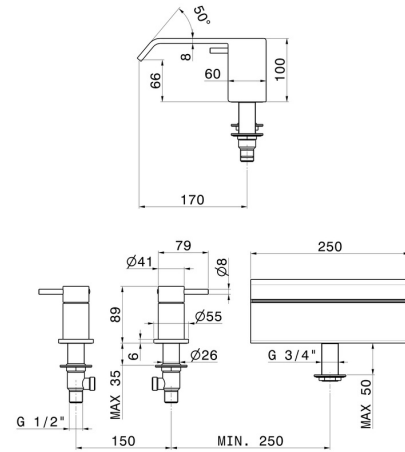

**70032.59.097**

Deck-mounted set with waterfall spout - finish PVD Brushed Gold

PVD Brushed Gold

**FEATURES**

Material  
Installation  
Water mixing  
Spray modes / jets

**Brass**  
**Deck-mounted**  
**Mechanical**  
**Waterfall jet**

**TECHNICAL DRAWING**

**70032.59.097**

Deck-mounted set with waterfall spout - finish PVD Brushed Gold