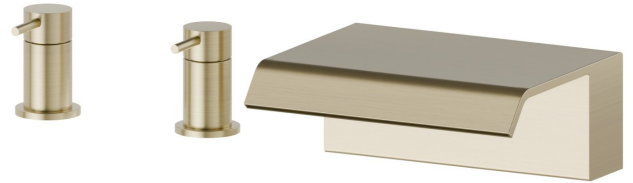

70032.59.098

Deck-mounted set with waterfall spout - finish PVD Brushed Pale Gold

FEATURES

- | | |
|--------------------|----------------------|
| Material | Brass |
| Installation | Deck-mounted |
| Water mixing | Mechanical |
| Spray modes / jets | Waterfall jet |

TECHNICAL DRAWING

70032.59.098

Deck-mounted set with waterfall spout - finish PVD Brushed Pale Gold

AVAILABLE FINISHES

59.098

PVD Brushed Pale Gold

01.014

finish Matt White

01.093

finish Matt Black

21.018

finish Chrome

47.083

finish Groove Bronze

59.064

finish PVD Brushed Gun Metal

59.066

finish PVD Brushed steel

59.067

finish PVD Brushed Copper Bronze

59.097

finish PVD Brushed Gold

M0.070

finish Titanium Satin