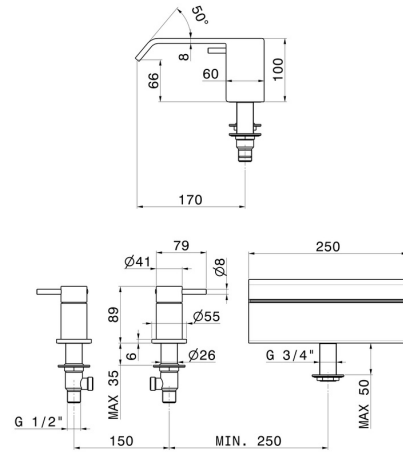

70032.59.098

Deck-mounted set with waterfall spout - finish PVD Brushed Pale Gold

FEATURES

- | | |
|--------------------|----------------------|
| Material | Brass |
| Installation | Deck-mounted |
| Water mixing | Mechanical |
| Spray modes / jets | Waterfall jet |

TECHNICAL DRAWING

70032.59.098

Deck-mounted set with waterfall spout - finish PVD Brushed Pale Gold

AVAILABLE FINISHES

59.098

PVD Brushed Pale Gold

01.014

finish Matt White