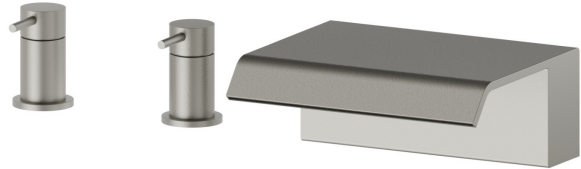

## 70032.M0.070

Deck-mounted set with waterfall spout - finish Titanium Satin

Titanium Satin

### FEATURES

Material	<b>Brass</b>
Installation	<b>Deck-mounted</b>
Water mixing	<b>Mechanical</b>
Spray modes / Jets	<b>Waterfall jet</b>

### TECHNICAL DRAWING

**70032.M0.070**

Deck-mounted set with waterfall spout - finish Titanium Satin

**AVAILABLE FINISHES**

---

**M0.070**

Titanium Satin

**01.014**