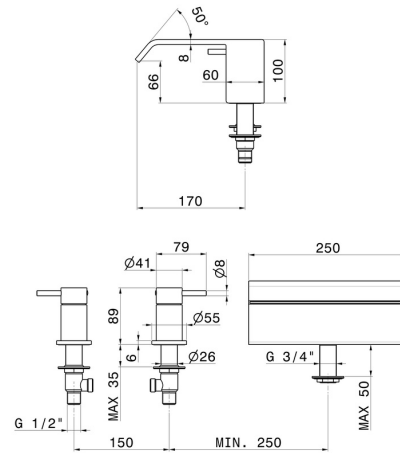

### TECHNICAL DRAWING

**70032.M0.070**

Deck-mounted set with waterfall spout - finish Titanium Satin

**AVAILABLE FINISHES**

---

**M0.070**

Titanium Satin

**01.014**