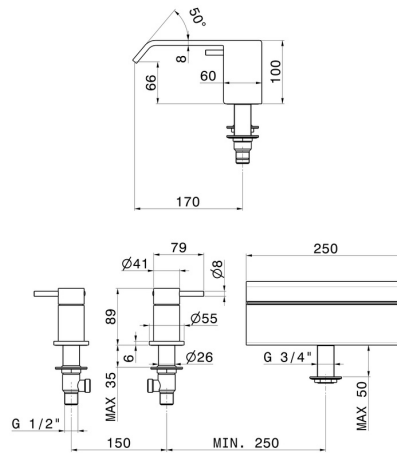

70032.M0.072

Deck-mounted set with waterfall spout - finish Copper Satin

Copper Satin

FEATURES

Material	Brass
Installation	Deck-mounted
Water mixing	Mechanical
Spray modes / Jets	Waterfall jet

TECHNICAL DRAWING