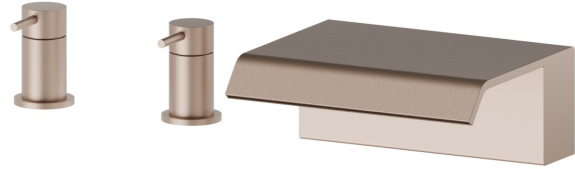

70032.M0.072

Deck-mounted set with waterfall spout - finish Copper Satin

Copper Satin

FEATURES

Material	Brass
Installation	Deck-mounted
Water mixing	Mechanical
Spray modes / Jets	Waterfall jet

TECHNICAL DRAWING

70032.M0.072

Deck-mounted set with waterfall spout - finish Copper Satin

AVAILABLE FINISHES

M0.072

Copper Satin

01.014

finish Matt White

01.093

finish Matt Black

21.018

finish Chrome

47.083

finish Groove Bronze

59.064

finish PVD Brushed Gun Metal

59.066