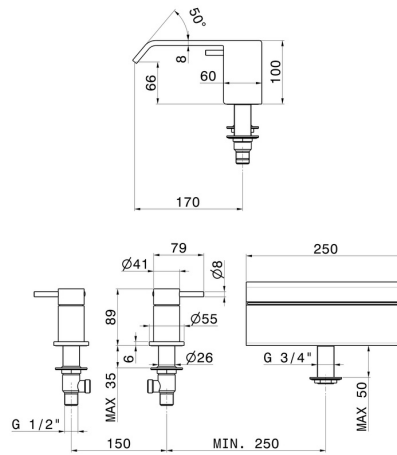

70032.M0.077

Deck-mounted set with waterfall spout - finish Carbon Satin

FEATURES

- | | |
|--------------------|----------------------|
| Material | Brass |
| Installation | Deck-mounted |
| Water mixing | Mechanical |
| Spray modes / Jets | Waterfall jet |

TECHNICAL DRAWING

70032.M0.077

Deck-mounted set with waterfall spout - finish Carbon Satin

AVAILABLE FINISHES

M0.077

Carbon Satin

01.014

finish Matt White