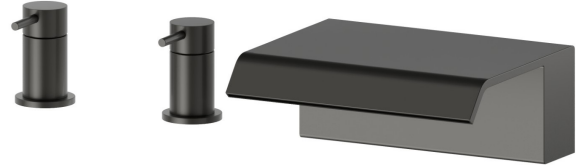

70032.M0.077

Deck-mounted set with waterfall spout - finish Carbon Satin

FEATURES

- | | |
|--------------------|----------------------|
| Material | Brass |
| Installation | Deck-mounted |
| Water mixing | Mechanical |
| Spray modes / Jets | Waterfall jet |

TECHNICAL DRAWING

70032.M0.077

Deck-mounted set with waterfall spout - finish Carbon Satin

AVAILABLE FINISHES

M0.077

Carbon Satin

01.014

finish Matt White