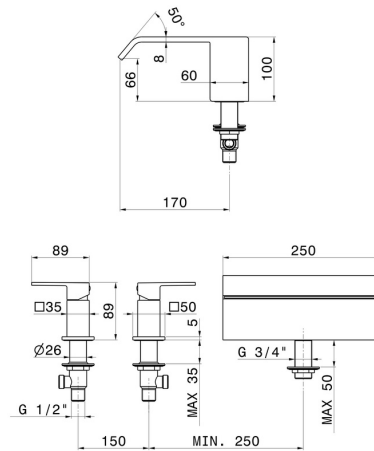

## 70033.21.018

Deck-mounted set with waterfall spout - finish Chrome

High flow rate (3Bar - 40 L/min)

### TECHNICAL DRAWING

---

**70033.21.018**

Deck-mounted set with waterfall spout - finish Chrome