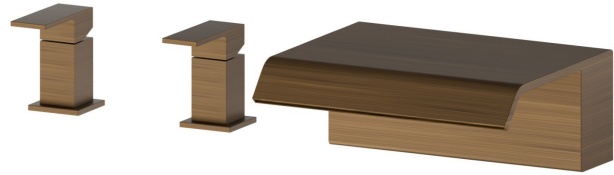

70033.47.083

Deck-mounted set with waterfall spout - finish Groove Bronze
 High flow rate (3Bar - 40 L/min)

Groove Bronze

FEATURES

Material
 Installation
 Water mixing
 Spray modes / Jets

Brass
Deck-mounted
Mechanical
Waterfall jet

TECHNICAL DRAWING

70033.47.083

Deck-mounted set with waterfall spout - finish Groove Bronze

AVAILABLE FINISHES

47.083

Groove Bronze

01.014

finish Matt White