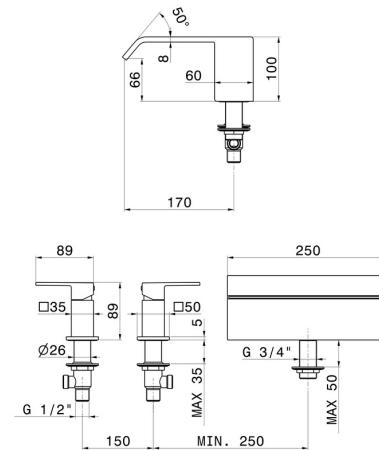

70033.47.083

Deck-mounted set with waterfall spout - finish Groove Bronze
 High flow rate (3Bar - 40 L/min)

Groove Bronze

FEATURES

Material
 Installation
 Water mixing
 Spray modes / Jets

Brass
Deck-mounted
Mechanical
Waterfall jet

TECHNICAL DRAWING

70033.47.083

Deck-mounted set with waterfall spout - finish Groove Bronze

AVAILABLE FINISHES

47.083

Groove Bronze

01.014

finish Matt White