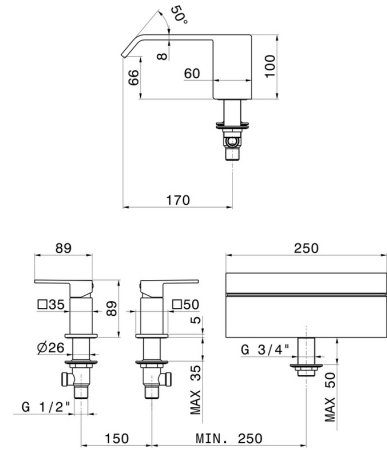

**70033.59.064**

Deck-mounted set with waterfall spout - finish PVD Brushed Gun Metal

High flow rate (3Bar - 40 L/min)

PVD Brushed Gun Metal

**FEATURES**

Material

**Brass**

Installation

**Deck-mounted**

Water mixing

**Mechanical**

Spray modes / jets

**Waterfall jet**

**TECHNICAL DRAWING**

**70033.59.064**

Deck-mounted set with waterfall spout - finish PVD Brushed Gun Metal