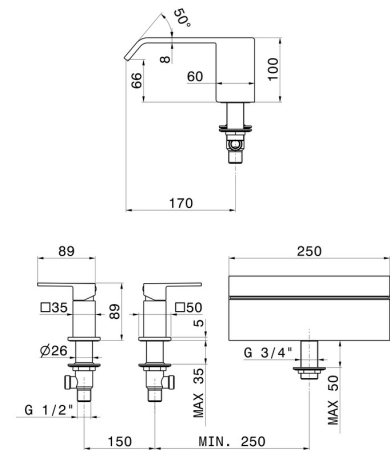

70033.59.066

Deck-mounted set with waterfall spout - finish PVD Brushed steel

High flow rate (3Bar - 40 L/min)

PVD Brushed steel

FEATURES

Material
Installation
Water mixing
Spray modes / jets

Brass
Deck-mounted
Mechanical
Waterfall jet

TECHNICAL DRAWING

70033.59.066

Deck-mounted set with waterfall spout - finish PVD Brushed steel

AVAILABLE FINISHES

59.066

PVD Brushed steel

01.014

finish Matt White