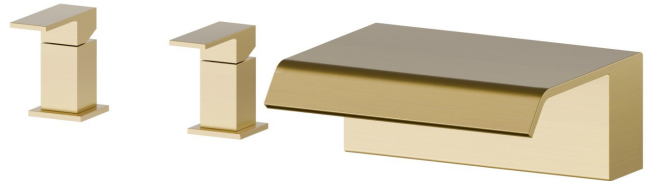

**70033.59.097**

Deck-mounted set with waterfall spout - finish PVD Brushed Gold

High flow rate (3Bar - 40 L/min)

PVD Brushed Gold

**FEATURES**

Material  
Installation  
Water mixing  
Spray modes / jets

**Brass**  
**Deck-mounted**  
**Mechanical**  
**Waterfall jet**

**TECHNICAL DRAWING**

**70033.59.097**

Deck-mounted set with waterfall spout - finish PVD Brushed Gold

## AVAILABLE FINISHES

---

**59.097**

PVD Brushed Gold

**01.014**

finish Matt White

**01.093**

finish Matt Black