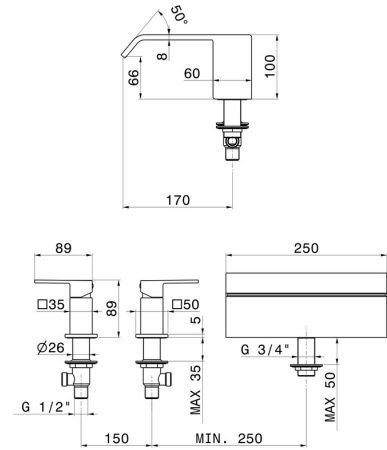

**70033.59.097**

Deck-mounted set with waterfall spout - finish PVD Brushed Gold

High flow rate (3Bar - 40 L/min)

PVD Brushed Gold

**FEATURES**

Material  
Installation  
Water mixing  
Spray modes / jets

**Brass**  
**Deck-mounted**  
**Mechanical**  
**Waterfall jet**

**TECHNICAL DRAWING**

**70033.59.097**

Deck-mounted set with waterfall spout - finish PVD Brushed Gold