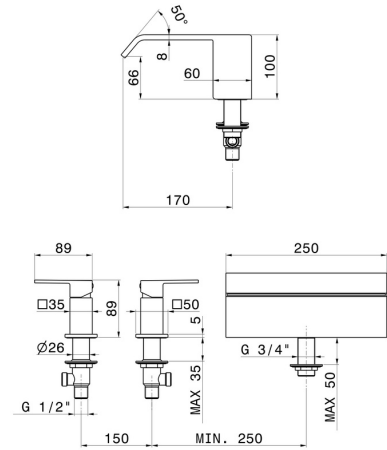

**70033.59.098**

Deck-mounted set with waterfall spout - finish PVD Brushed Pale Gold

High flow rate (3Bar - 40 L/min)

PVD Brushed Pale Gold

**FEATURES**

Material	<b>Brass</b>
Installation	<b>Deck-mounted</b>
Water mixing	<b>Mechanical</b>
Spray modes / jets	<b>Waterfall jet</b>

**TECHNICAL DRAWING**

**70033.59.098**

Deck-mounted set with waterfall spout - finish PVD Brushed Pale Gold