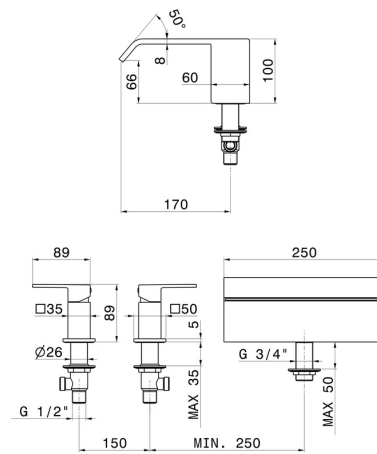

## 70033.M0.070

Deck-mounted set with waterfall spout - finish Titanium Satin

High flow rate (3Bar - 40 L/min)

Titanium Satin

### TECHNICAL DRAWING

**70033.M0.070**

Deck-mounted set with waterfall spout - finish Titanium Satin