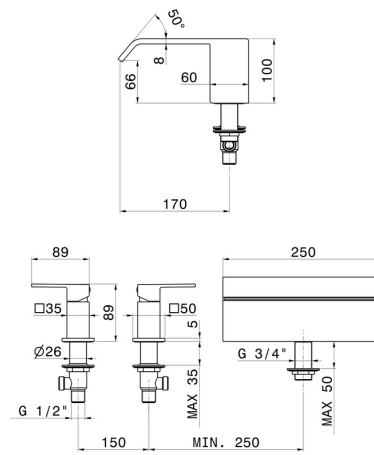

TECHNICAL DRAWING