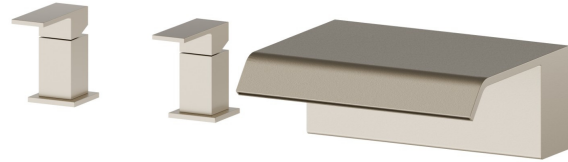

70033.M0.071

Deck-mounted set with waterfall spout - finish Gold Satin

High flow rate (3Bar - 40 L/min)

Gold Satin

FEATURES

Material	Brass
Installation	Deck-mounted
Water mixing	Mechanical
Spray modes / Jets	Waterfall jet

TECHNICAL DRAWING

70033.M0.071

Deck-mounted set with waterfall spout - finish Gold Satin

AVAILABLE FINISHES

M0.071

Gold Satin

01.014

finish Matt White