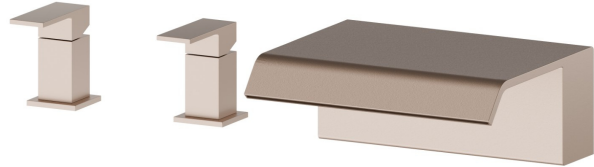

## 70033.M0.072

Deck-mounted set with waterfall spout - finish Copper Satin

High flow rate (3Bar - 40 L/min)

Copper Satin

### FEATURES

Material  
Installation  
Water mixing  
Spray modes / Jets

**Brass**  
**Deck-mounted**  
**Mechanical**  
**Waterfall jet**

### TECHNICAL DRAWING

**70033.M0.072**

Deck-mounted set with waterfall spout - finish Copper Satin