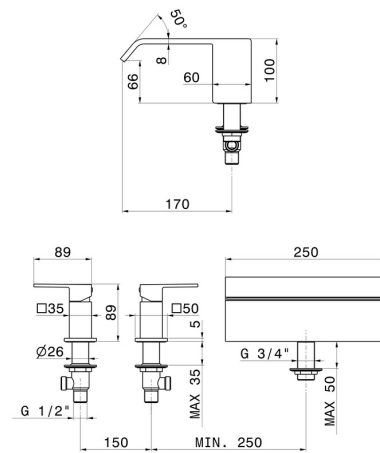

## 70033.M0.072

Deck-mounted set with waterfall spout - finish Copper Satin

High flow rate (3Bar - 40 L/min)

Copper Satin

### TECHNICAL DRAWING

**70033.M0.072**

Deck-mounted set with waterfall spout - finish Copper Satin